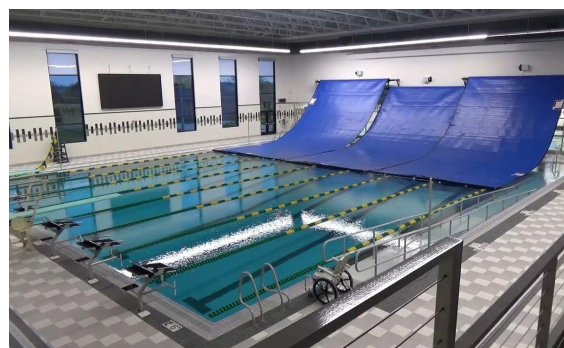

## 1 Operator & 90 Seconds Is All It Takes

Our automated reel system eliminates the hassle of deploying and retracting large pool covers.

The ease of a wireless remote allows the operator to deploy and retract the automatic pool cover from anywhere in the room with a push of a button.

Watch as our Automatic Reel System completely covers a 25-yard pool in just 90 seconds!

**Pool covers only work if you use them. Cover your 25-yard pool in 90 seconds with our easy to use Alta Pool Cover System!**