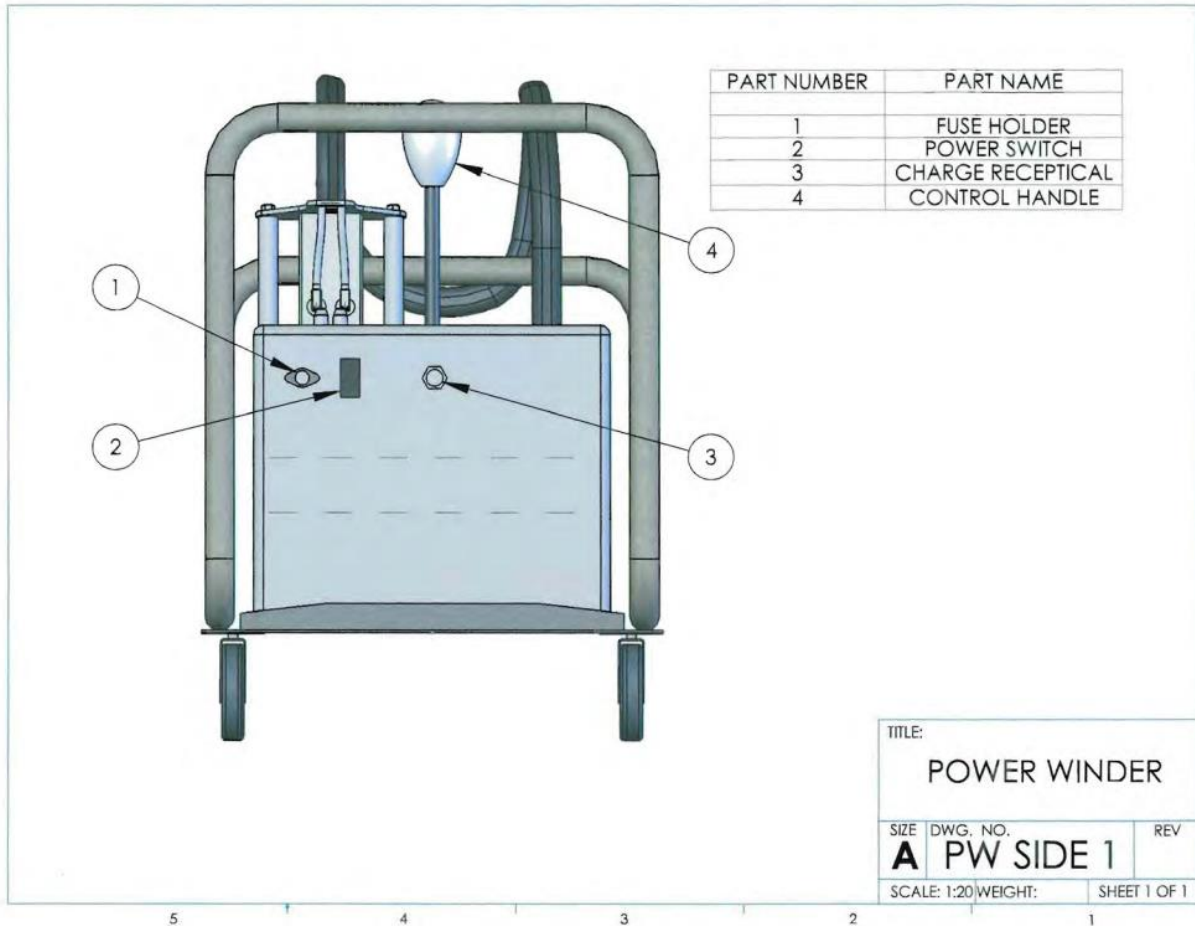

Discover the ALTA Difference

ENTERPRISES, INC.
A PLAYCORE Company

7100 Spectrum Lane Missoula, MT 59808 | 800.624.1235 | www.altapoolcovers.com

Power Winder

Alta Enterprises, Inc. has been manufacturing the Power Winder for more than 10 years. The Alta Enterprises' Power Winder uses a 12 Volt non-spill, deep cycle marine grade rechargeable battery. The charger-battery tender is waterproof and installed in a watertight NEMA 12 enclosure. The 12 Volt DC hydraulic motor uses nontoxic biodegradable hydraulic oil. All hydraulic hoses are rated to 3000 PSI. The body of the Power Winder is made of a 304L SS plate and 2" tubing. All stainless steel is powder-coated matte black. The Power Winder uses marine-grade switches, connectors, and fuse holders. The Power Winder comes with 2 heavy-duty, non-marring, non-swivel castors and 2 heavy-duty, non-marring, lockable swivel castors. The Power Winder has a variable speed controller allowing the user to custom tailor the speed required to effectively retract the covers off the pool. The Power Winder is able to roll 164 linear feet of blanket onto one storage reel. The Power Winder can come with an optional remote control system. The remote allows the operator to run the Power Winder in two speeds, a high and a low.

7100 Spectrum Lane Missoula, MT 59808 | 800.624.1235 | www.altapoolcovers.com

7100 Spectrum Lane Missoula, MT 59808 | 800.624.1235 | www.altapoolcovers.com

PART NUMBER	PART NAME
5	POWER HEAD
6	TORQUE BACKLASH COUPLER
7	POWER HEAD HANDLES
8	TORQUE RECEPTICAL SHAFTS
10	TORQUE RECEPTICAL

TITLE: POWER HEAD

SIZE DWG. NO. REV

A

SCALE: 1:5 WEIGHT: SHEET 1 OF 1

5

4

3

2