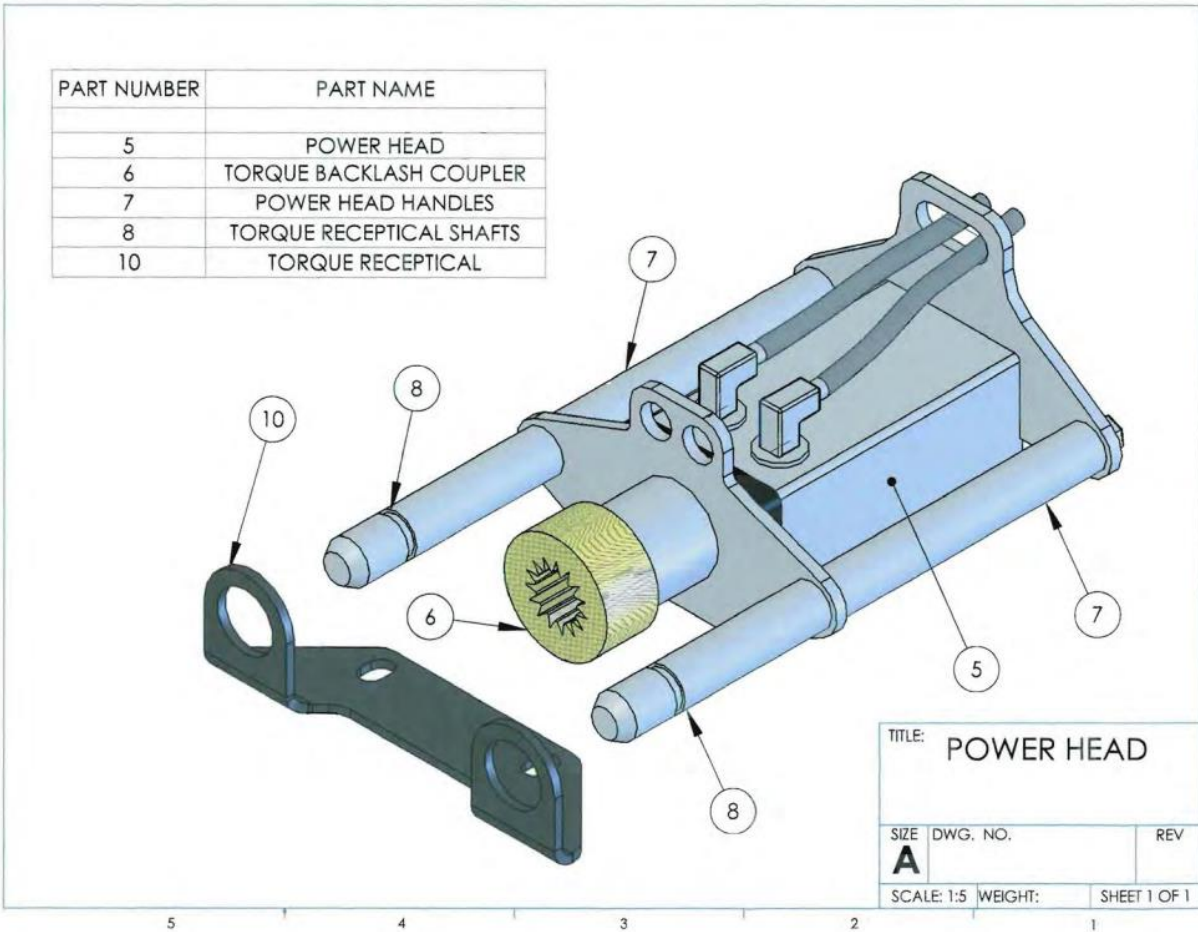

Discover the ALTA Difference

ENTERPRISES, INC.
A PLAYCORE Company

7100 Spectrum Lane Missoula, MT 59808 | 800.624.1235 | www.altapoolcovers.com

Power Winder

Alta Enterprises, Inc. has been manufacturing the Power Winder for more than 10 years. The Alta Enterprises' Power Winder uses a 12 Volt non-spill, deep cycle marine grade rechargeable battery. The charger-battery tender is waterproof and installed in a watertight NEMA 12 enclosure. The 12 Volt DC hydraulic motor uses nontoxic biodegradable hydraulic oil. All hydraulic hoses are rated to 3000 PSI. The body of the Power Winder is made of a 304L SS plate and 2" tubing. All stainless steel is powder-coated matte black. The Power Winder uses marine-grade switches, connectors, and fuse holders. The Power Winder comes with 2 heavy-duty, non-marring, non-swivel castors and 2 heavy-duty, non-marring, lockable swivel castors. The Power Winder has a variable speed controller allowing the user to custom tailor the speed required to effectively retract the covers off the pool. The Power Winder is able to roll 164 linear feet of blanket onto one storage reel. The Power Winder can come with an optional remote control system. The remote allows the operator to run the Power Winder in two speeds, a high and a low.

7100 Spectrum Lane Missoula, MT 59808 | 800.624.1235 | www.altapoolcovers.com

7100 Spectrum Lane Missoula, MT 59808 | 800.624.1235 | www.altapoolcovers.com

PART NUMBER	PART NAME
5	POWER HEAD
6	TORQUE BACKLASH COUPLER
7	POWER HEAD HANDLES
8	TORQUE RECEPTICAL SHAFTS
10	TORQUE RECEPTICAL

TITLE: POWER HEAD

SIZE DWG. NO. REV

A

SCALE: 1:5 WEIGHT: SHEET 1 OF 1

5

4

3

2