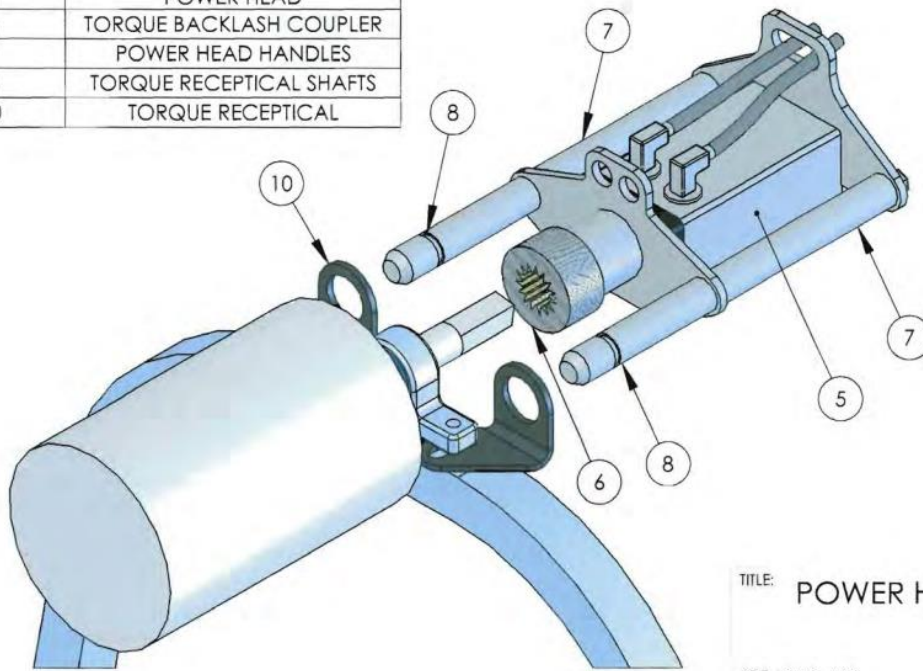

Discover the ALTA Difference

ENTERPRISES, INC.
A PLAYCORE Company

7100 Spectrum Lane Missoula, MT 59808 | 800.624.1235 | www.altapoolcovers.com

Power Winder

Alta Enterprises, Inc. has been manufacturing the Power Winder for more than 10 years. The Alta Enterprises' Power Winder uses a 12 Volt non-spill, deep cycle marine grade rechargeable battery. The charger-battery tender is waterproof and installed in a watertight NEMA 12 enclosure. The 12 Volt DC hydraulic motor uses nontoxic biodegradable hydraulic oil. All hydraulic hoses are rated to 3000 PSI. The body of the Power Winder is made of a 304L SS plate and 2" tubing. All stainless steel is powder-coated matte black. The Power Winder uses marine-grade switches, connectors, and fuse holders. The Power Winder comes with 2 heavy-duty, non-marring, non-swivel castors and 2 heavy-duty, non-marring, lockable swivel castors. The Power Winder has a variable speed controller allowing the user to custom tailor the speed required to effectively retract the covers off the pool. The Power Winder is able to roll 164 linear feet of blanket onto one storage reel. The Power Winder can come with an optional remote control system. The remote allows the operator to run the Power Winder in two speeds, a high and a low.

7100 Spectrum Lane Missoula, MT 59808 | 800.624.1235 | www.altapoolcovers.com

7100 Spectrum Lane Missoula, MT 59808 | 800.624.1235 | www.altapoolcovers.com

PART NUMBER	PART NAME
5	POWER HEAD
6	TORQUE BACKLASH COUPLER
7	POWER HEAD HANDLES
8	TORQUE RECEPTICAL SHAFTS
10	TORQUE RECEPTICAL

TITLE: POWER HEAD

SIZE DWG. NO. REV

A

SCALE: 1:5 WEIGHT: SHEET 1 OF 1

5

4

3

2